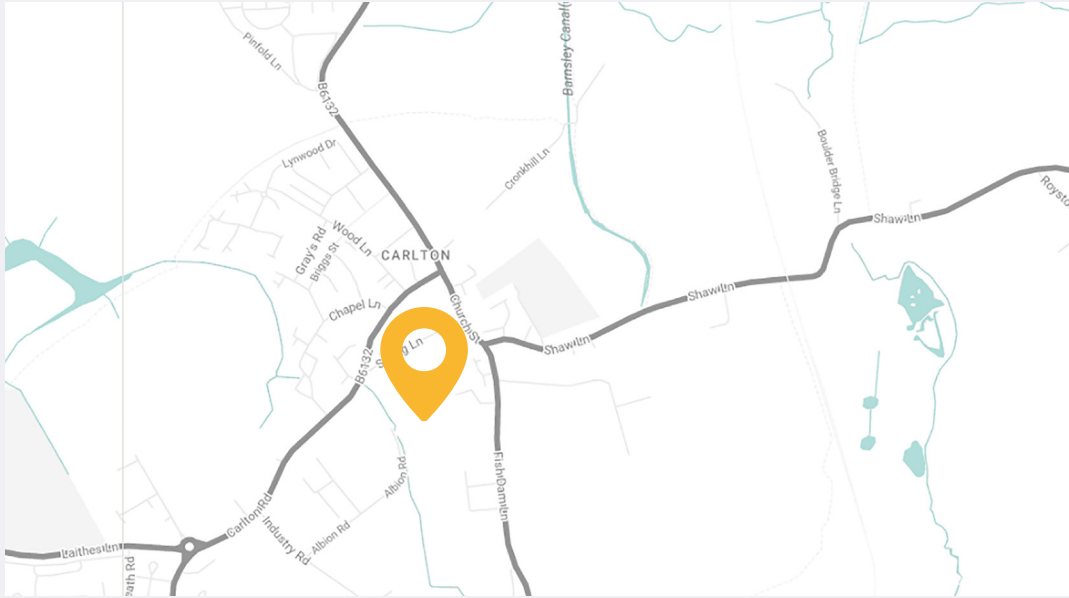

DIRECTIONS TO LARGO, BARNSELEY

Largo Foods UK Ltd.
Unit 14 Albion Road,
Carlton Industrial,
Estate,
Barnsley,
S71 3HW

Tel: 01226 709332
kpsnacks.com

[CLICK HERE](#)

Come off the M1 and take the A628 – Dodworth Road. At Townend roundabout take the fourth exit on to West Way – A628. At the roundabout, continue straight onto Harborough Hill Road/A61. At the roundabout, take the fourth exit onto Old Mill Lane/A61. Turn right onto Carlton Road/B6132. At the roundabout, take the third exit onto Carlton Road. Turn right onto Industry Road. Take the first left onto Albion Road (Opposite Gist).

From Albion Road

Once you are in Albion Road, take the first left into a small industrial estate. Take the first left and you will see the LARGO sign on the building on the right. Take a left at the T junction. Head towards the main building (Unit 14) where you will see the warehouse door and parked lorries. The car park is located to the left of the main building. Press the buzzer on the main reception door and someone will meet you.