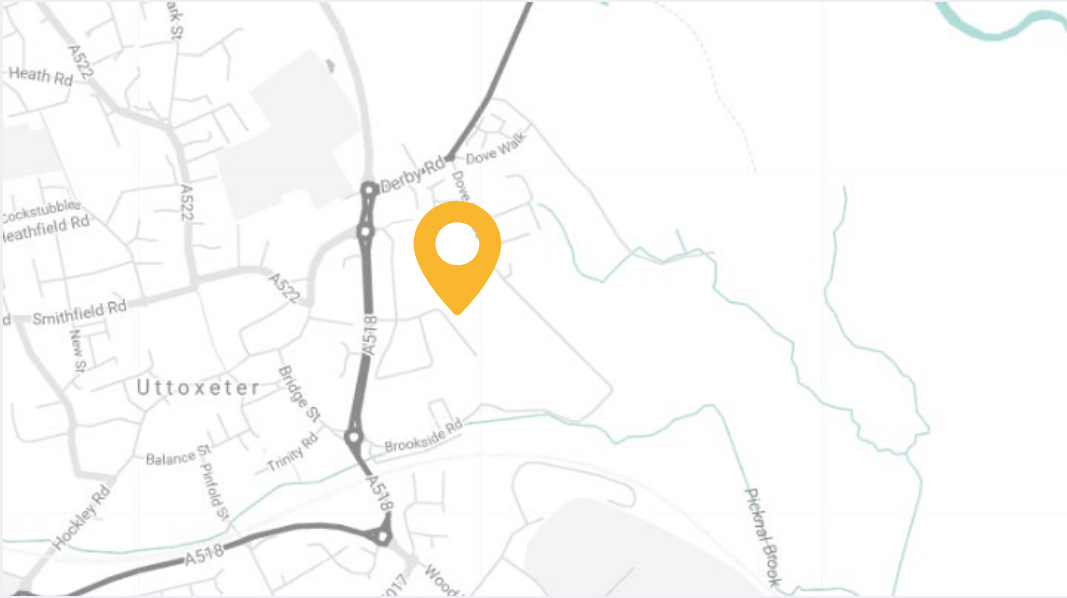

DIRECTIONS TO KP SNACKS (TYRRELLS), DOVEFIELDS

Dovefields Industrial Estate,
Derby Rd,
Uttoxeter,
ST14 8HU

Tel: 01889 567338
kpsnacks.com

[CLICK HERE](#)