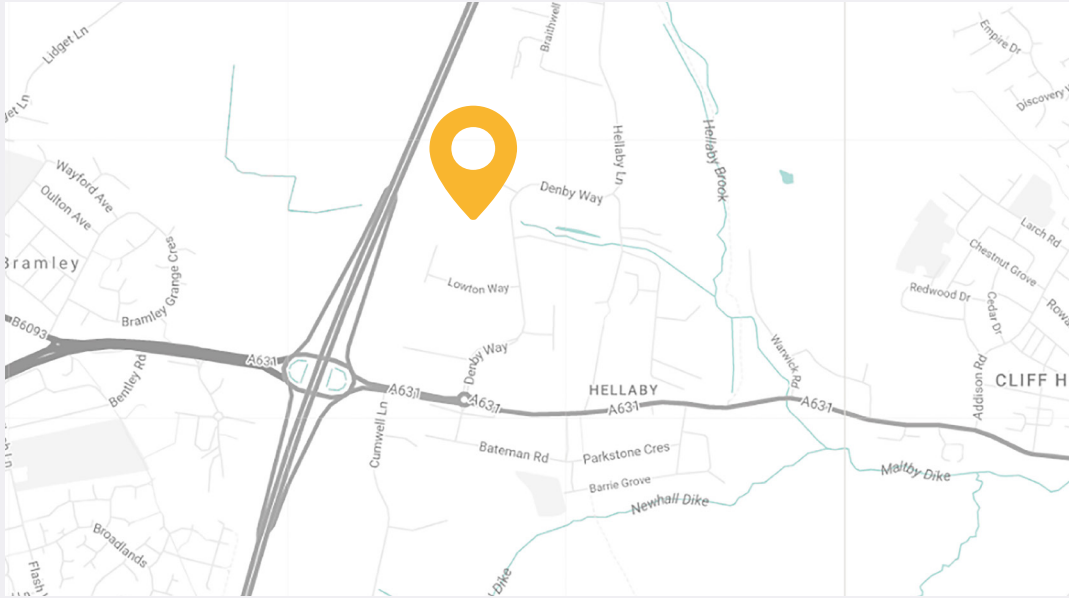

DIRECTIONS TO KP SNACKS, HELLABY

Hellaby One Forty,
Rother Way,
Hellaby Industrial Estate,
Hellaby,
Rotherham,
S66 8QN

Tel: 01709 704550
kpsnacks.com

[CLICK HERE](#)

From A1 North / South

At Junction 35 take the M18 exit (signposted Doncaster/Scunthorpe/M180/Hull/M62E Sheffield/M1). At the roundabout, take the first exit on to the M18 (signposted Sheffield/M1). At Junction 1 take the A631 exit towards Rotherham. At the roundabout take the first exit onto A631/Bawtry Road (signposted Bawtry/Gainsborough). At the next roundabout, take the first exit left onto Denby Way, entering the industrial estate. Once on Denby Way, take the third road on the left (Rother Way). KP Snacks is on your right.

From M1 North / South:

At Junction 32 take the M18 exit (signposted Hull/Doncaster). At Junction 1 take the A631 exit towards Rotherham. At the roundabout take the third exit onto A631/Bawtry Road (signposted Bawtry/Gainsborough). At the next roundabout, take the first exit left onto Denby Way, entering the industrial estate. Once on Denby Way, take the third road on the left (Rother Way). KP Snacks is on your right.

By Train

Rotherham Central Station is approximately 5 miles away with connections from Doncaster on the East Coast Mainline.